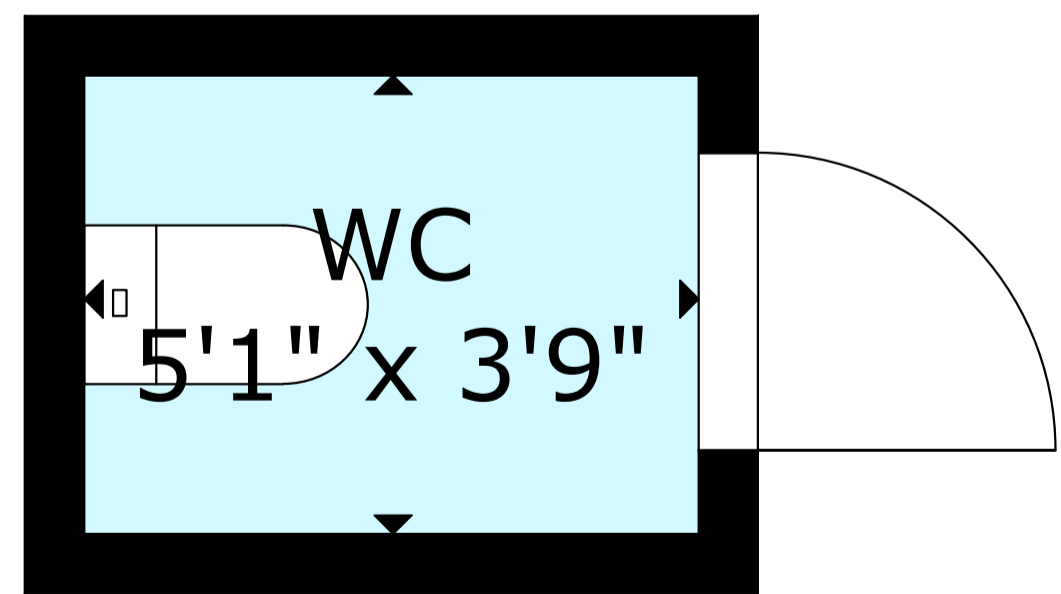

BEDROOM
15'4" x 18'10"

WC
5'1" x 3'9"

JUNGLE POD 1

BEDROOM
15'4" x 18'10"

WC
3'6" x 4'9"

JUNGLE POD 2

GROSS INTERNAL AREA
TOTAL: 532 sq ft
JUNGLE POD 1: 266 sq ft, JUNGLE POD 2: 266 sq ft
SIZE AND DIMENSIONS ARE APPROXIMATE, ACTUAL MAY VARY