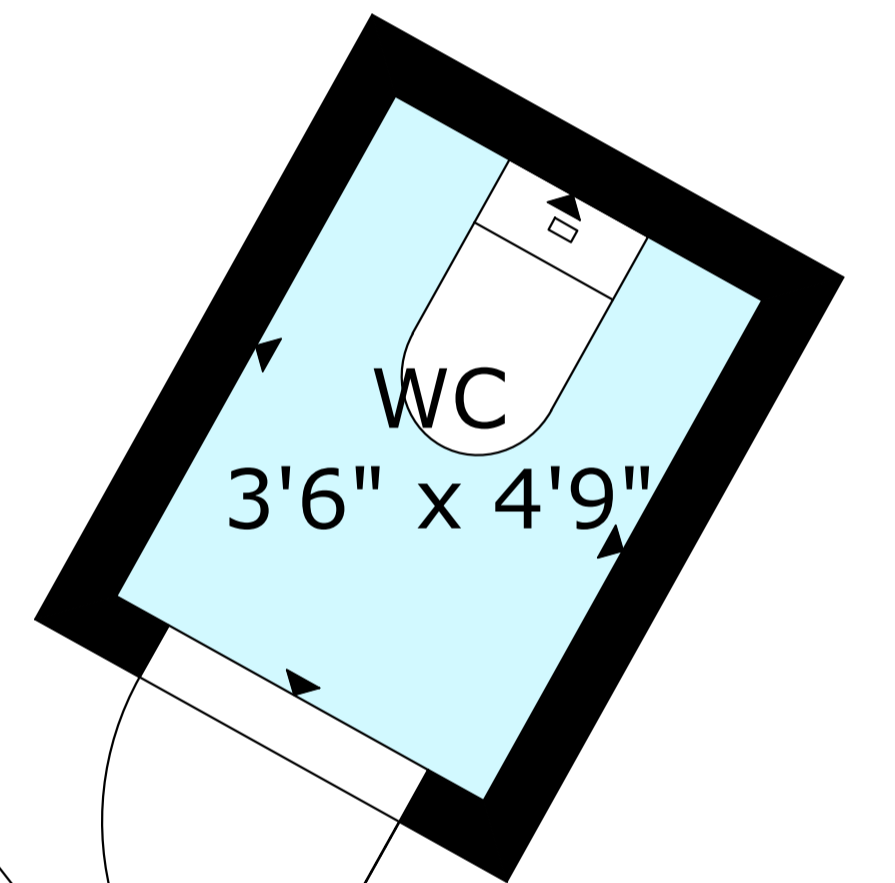

BEDROOM
15'4" x 18'10"

WC
5'1" x 3'9"

JUNGLE POD 1

BEDROOM
15'4" x 18'10"

WC
3'6" x 4'9"

JUNGLE POD 2

GROSS INTERNAL AREA
TOTAL: 532 sq ft
JUNGLE POD 1: 266 sq ft, JUNGLE POD 2: 266 sq ft
SIZE AND DIMENSIONS ARE APPROXIMATE, ACTUAL MAY VARY