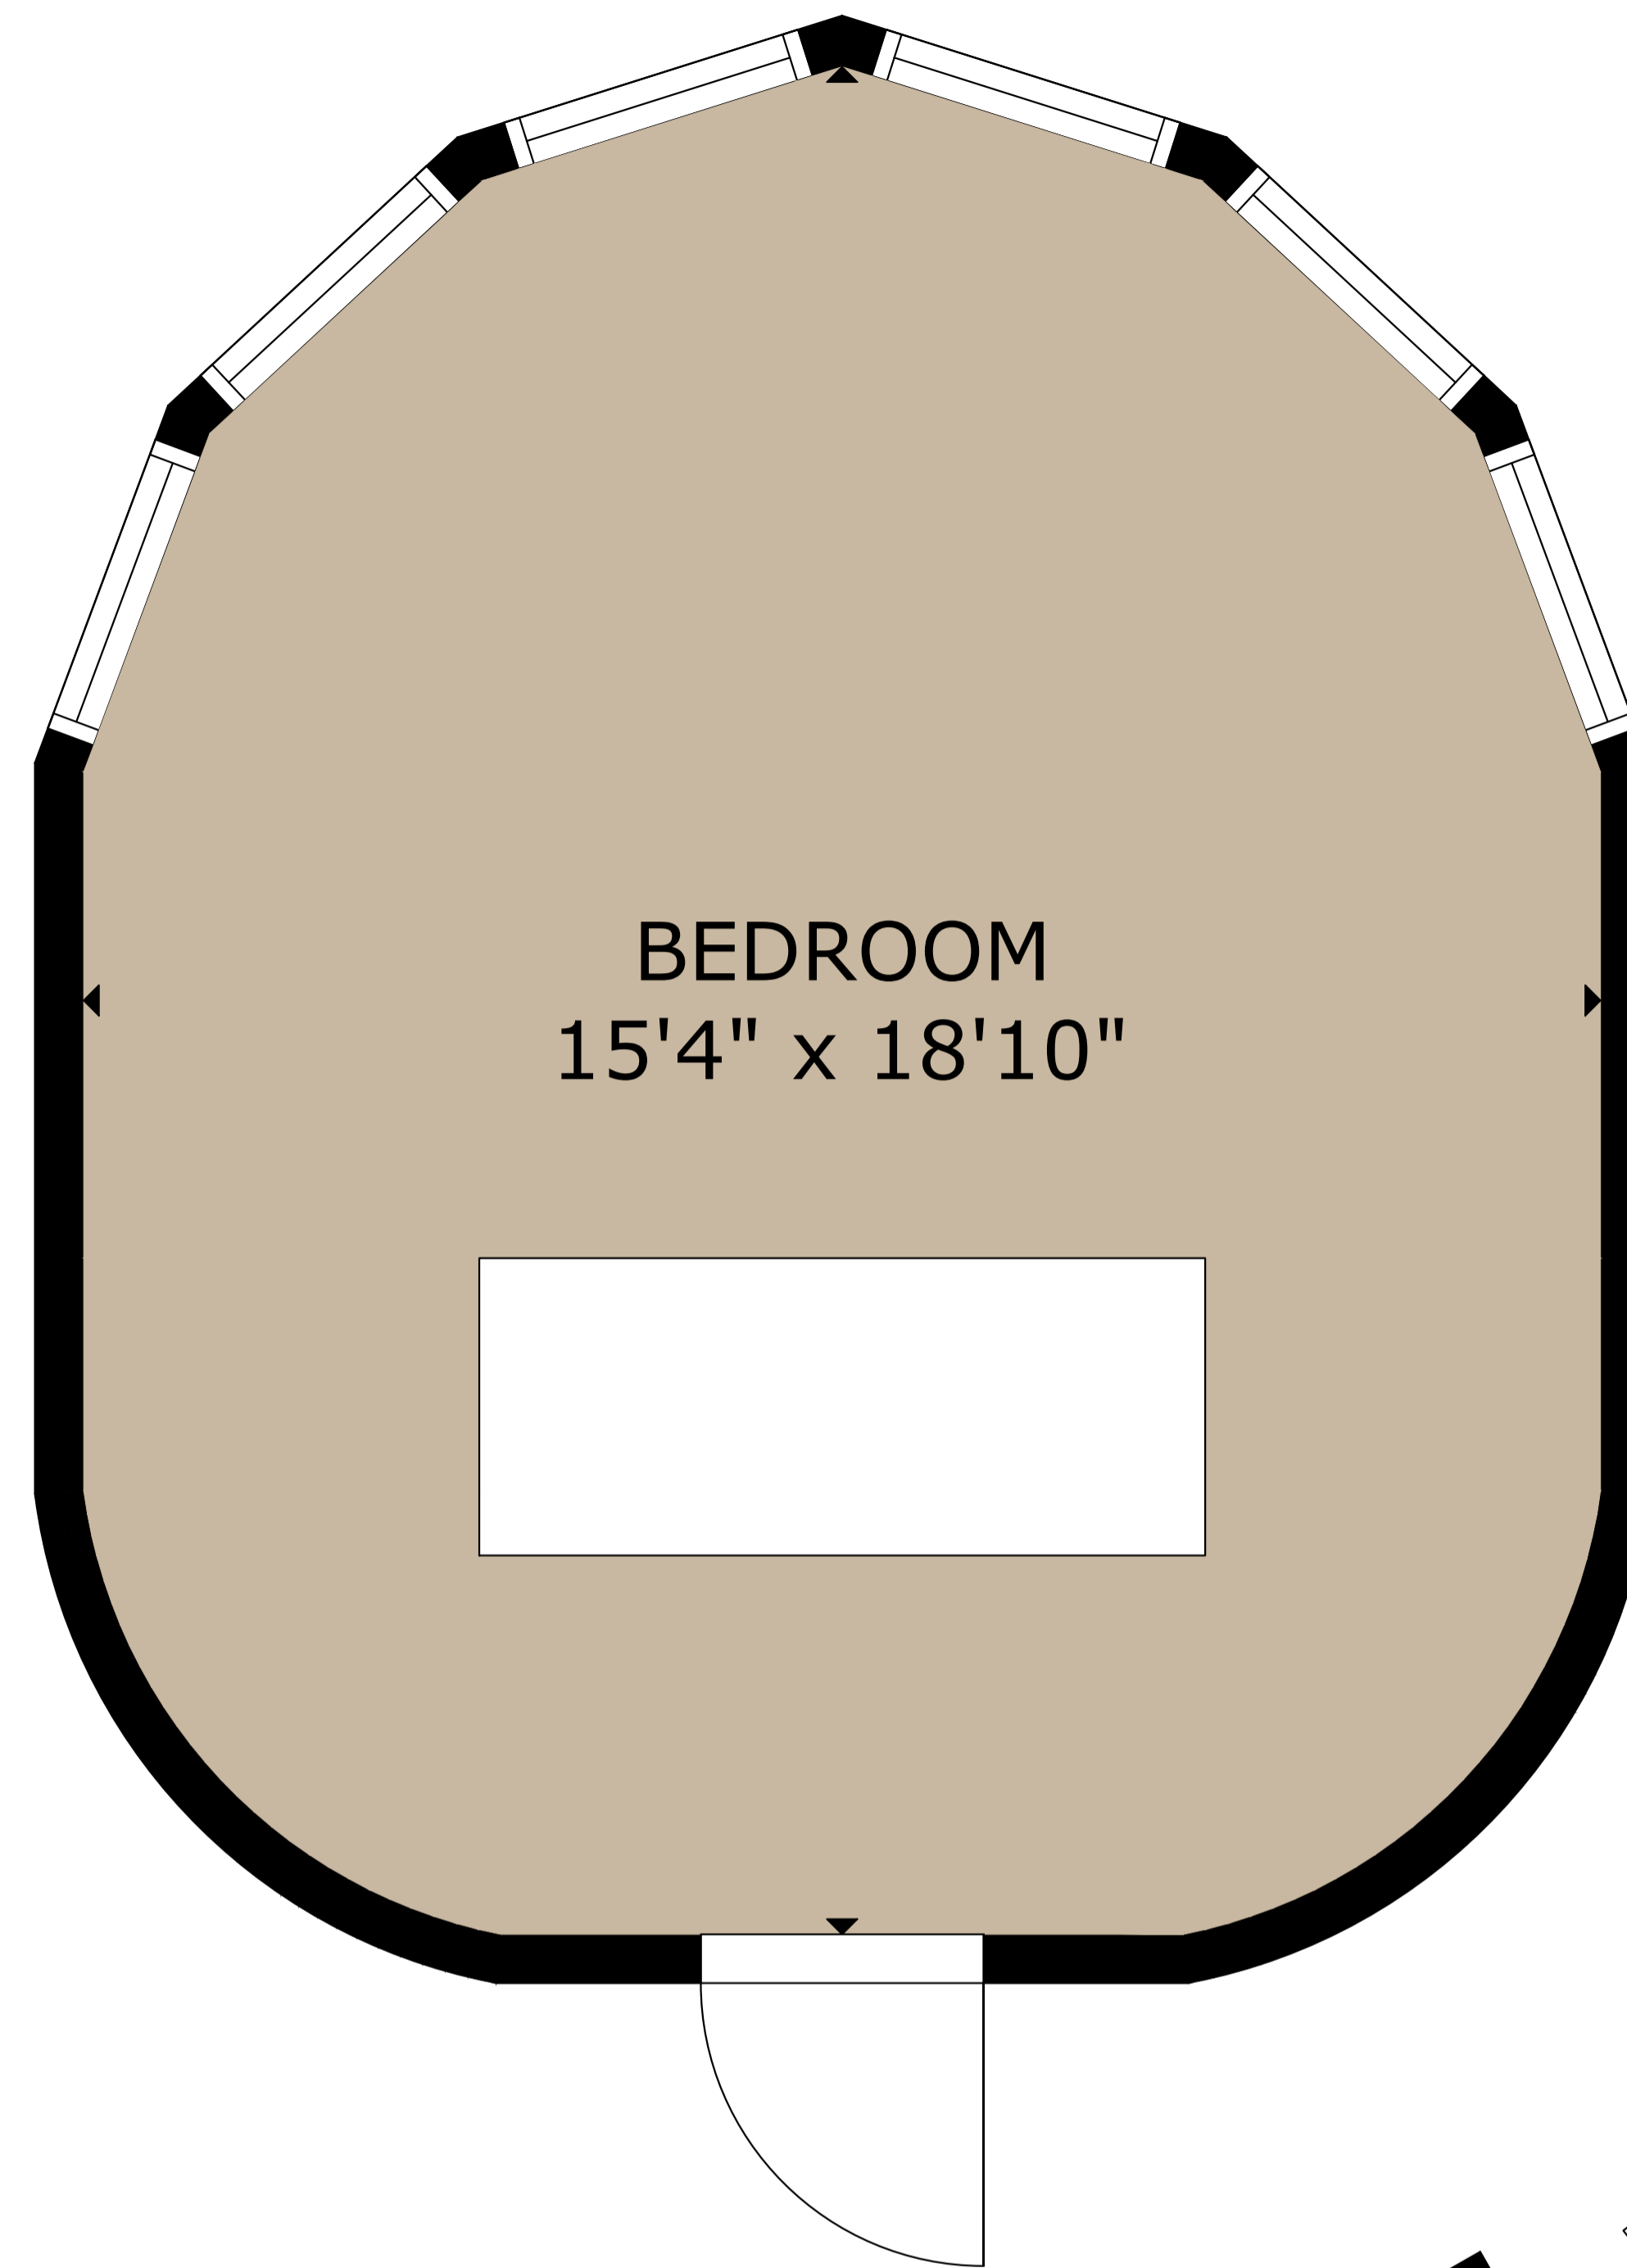

BEDROOM
15'4" x 18'10"

WC
5'1" x 3'9"

JUNGLE POD 1

BEDROOM
15'4" x 18'10"

WC
3'6" x 4'9"

JUNGLE POD 2

GROSS INTERNAL AREA
TOTAL: 532 sq ft
JUNGLE POD 1: 266 sq ft, JUNGLE POD 2: 266 sq ft
SIZE AND DIMENSIONS ARE APPROXIMATE, ACTUAL MAY VARY